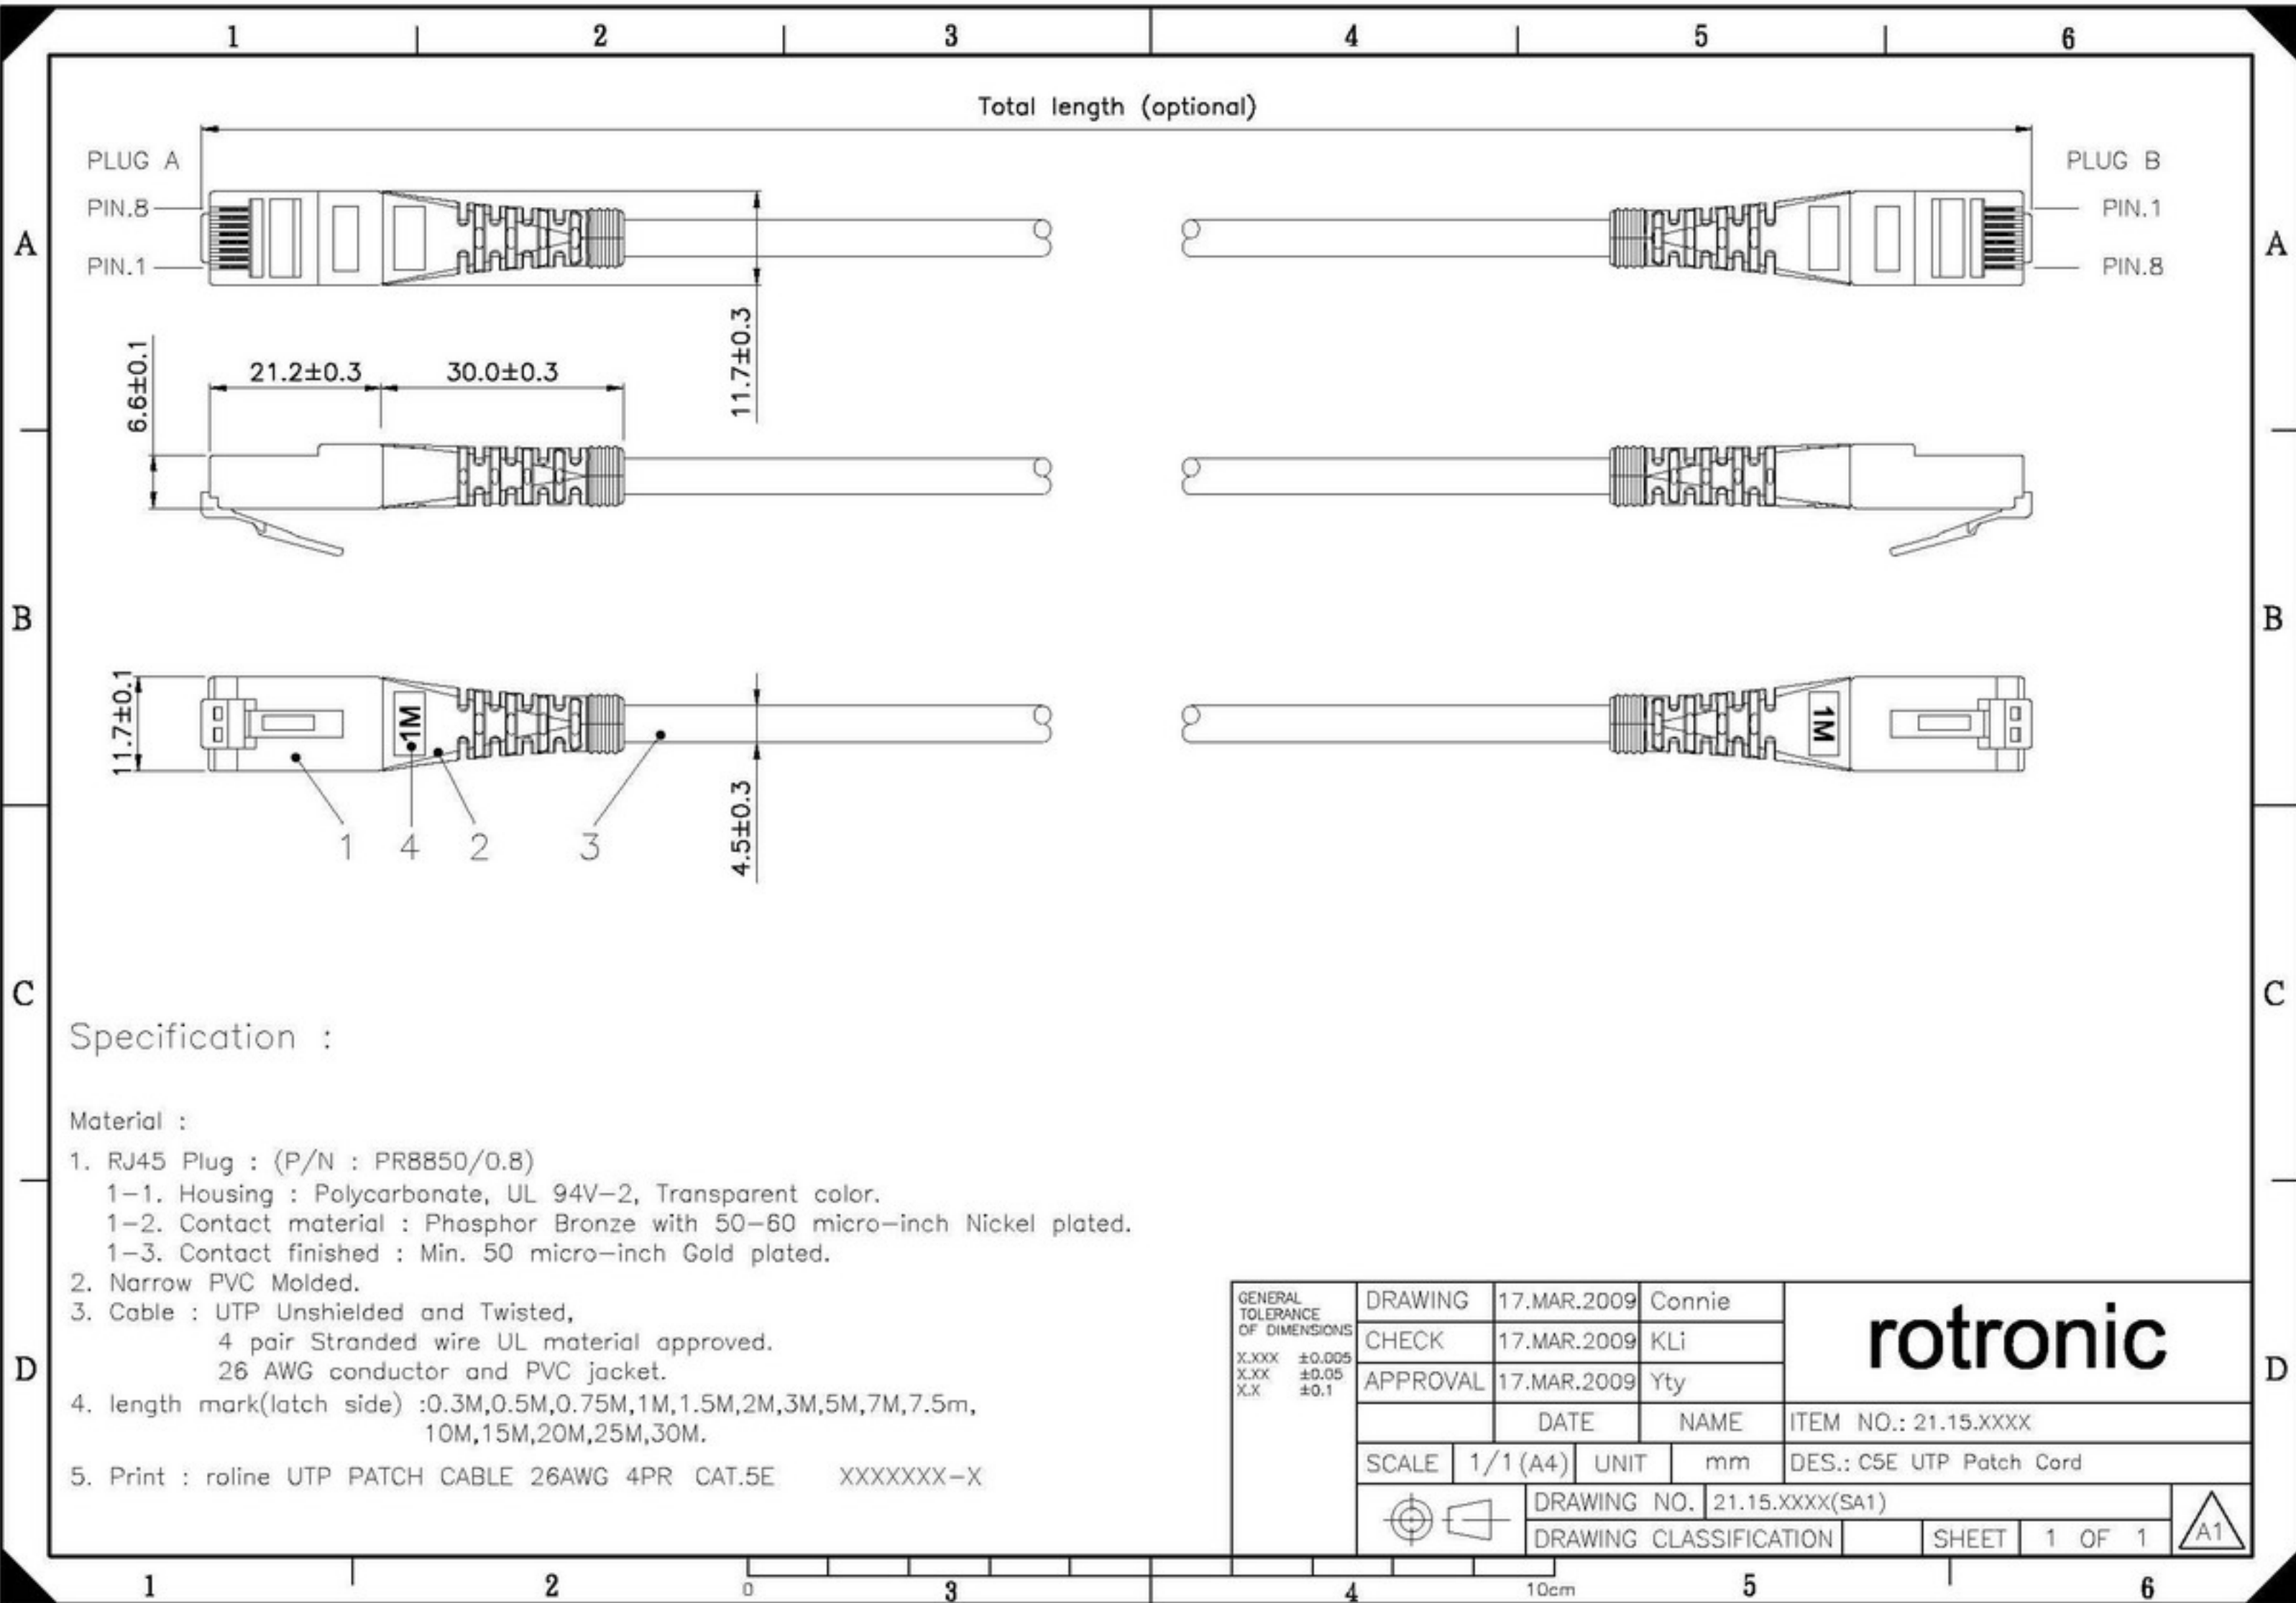

Datenblatt - Fiche technique - Data sheet

21.15.0519

ROLINE UTP-Patchkabel konf. Kat. 5e, grau, 20,0 m

Cordon ROLINE Cat.5e UTP confectionné, gris, 20,0 m

ROLINE UTP Patch Cord Cat.5e, grey, 20.0 m

Specification :

Material :

1. RJ45 Plug : (P/N : PR8850/0.8)
 - 1-1. Housing : Polycarbonate, UL 94V-2, Transparent color.
 - 1-2. Contact material : Phosphor Bronze with 50-60 micro-inch Nickel plated.
 - 1-3. Contact finished : Min. 50 micro-inch Gold plated.
2. Narrow PVC Molded.
3. Cable : UTP Unshielded and Twisted,
 - 4 pair Stranded wire UL material approved.
 - 26 AWG conductor and PVC jacket.
4. length mark(latch side) :0.3M,0.5M,0.75M,1M,1.5M,2M,3M,5M,7M,7.5m, 10M,15M,20M,25M,30M.
5. Print : roline UTP PATCH CABLE 26AWG 4PR CAT.5E XXXXXX-X

GENERAL TOLERANCE OF DIMENSIONS X.XXX ±0.005 X.XX ±0.05 X.X ±0.1	DRAWING	17.MAR.2009	Connie	rotronic
	CHECK	17.MAR.2009	KLi	
	APPROVAL	17.MAR.2009	Yty	
		DATE	NAME	ITEM NO.: 21.15.XXXX
	SCALE 1/1 (A4)	UNIT mm	DES.: C5E UTP Patch Cord	
	DRAWING NO. 21.15.XXXX(SA1)		SHEET 1 OF 1	
	DRAWING CLASSIFICATION			